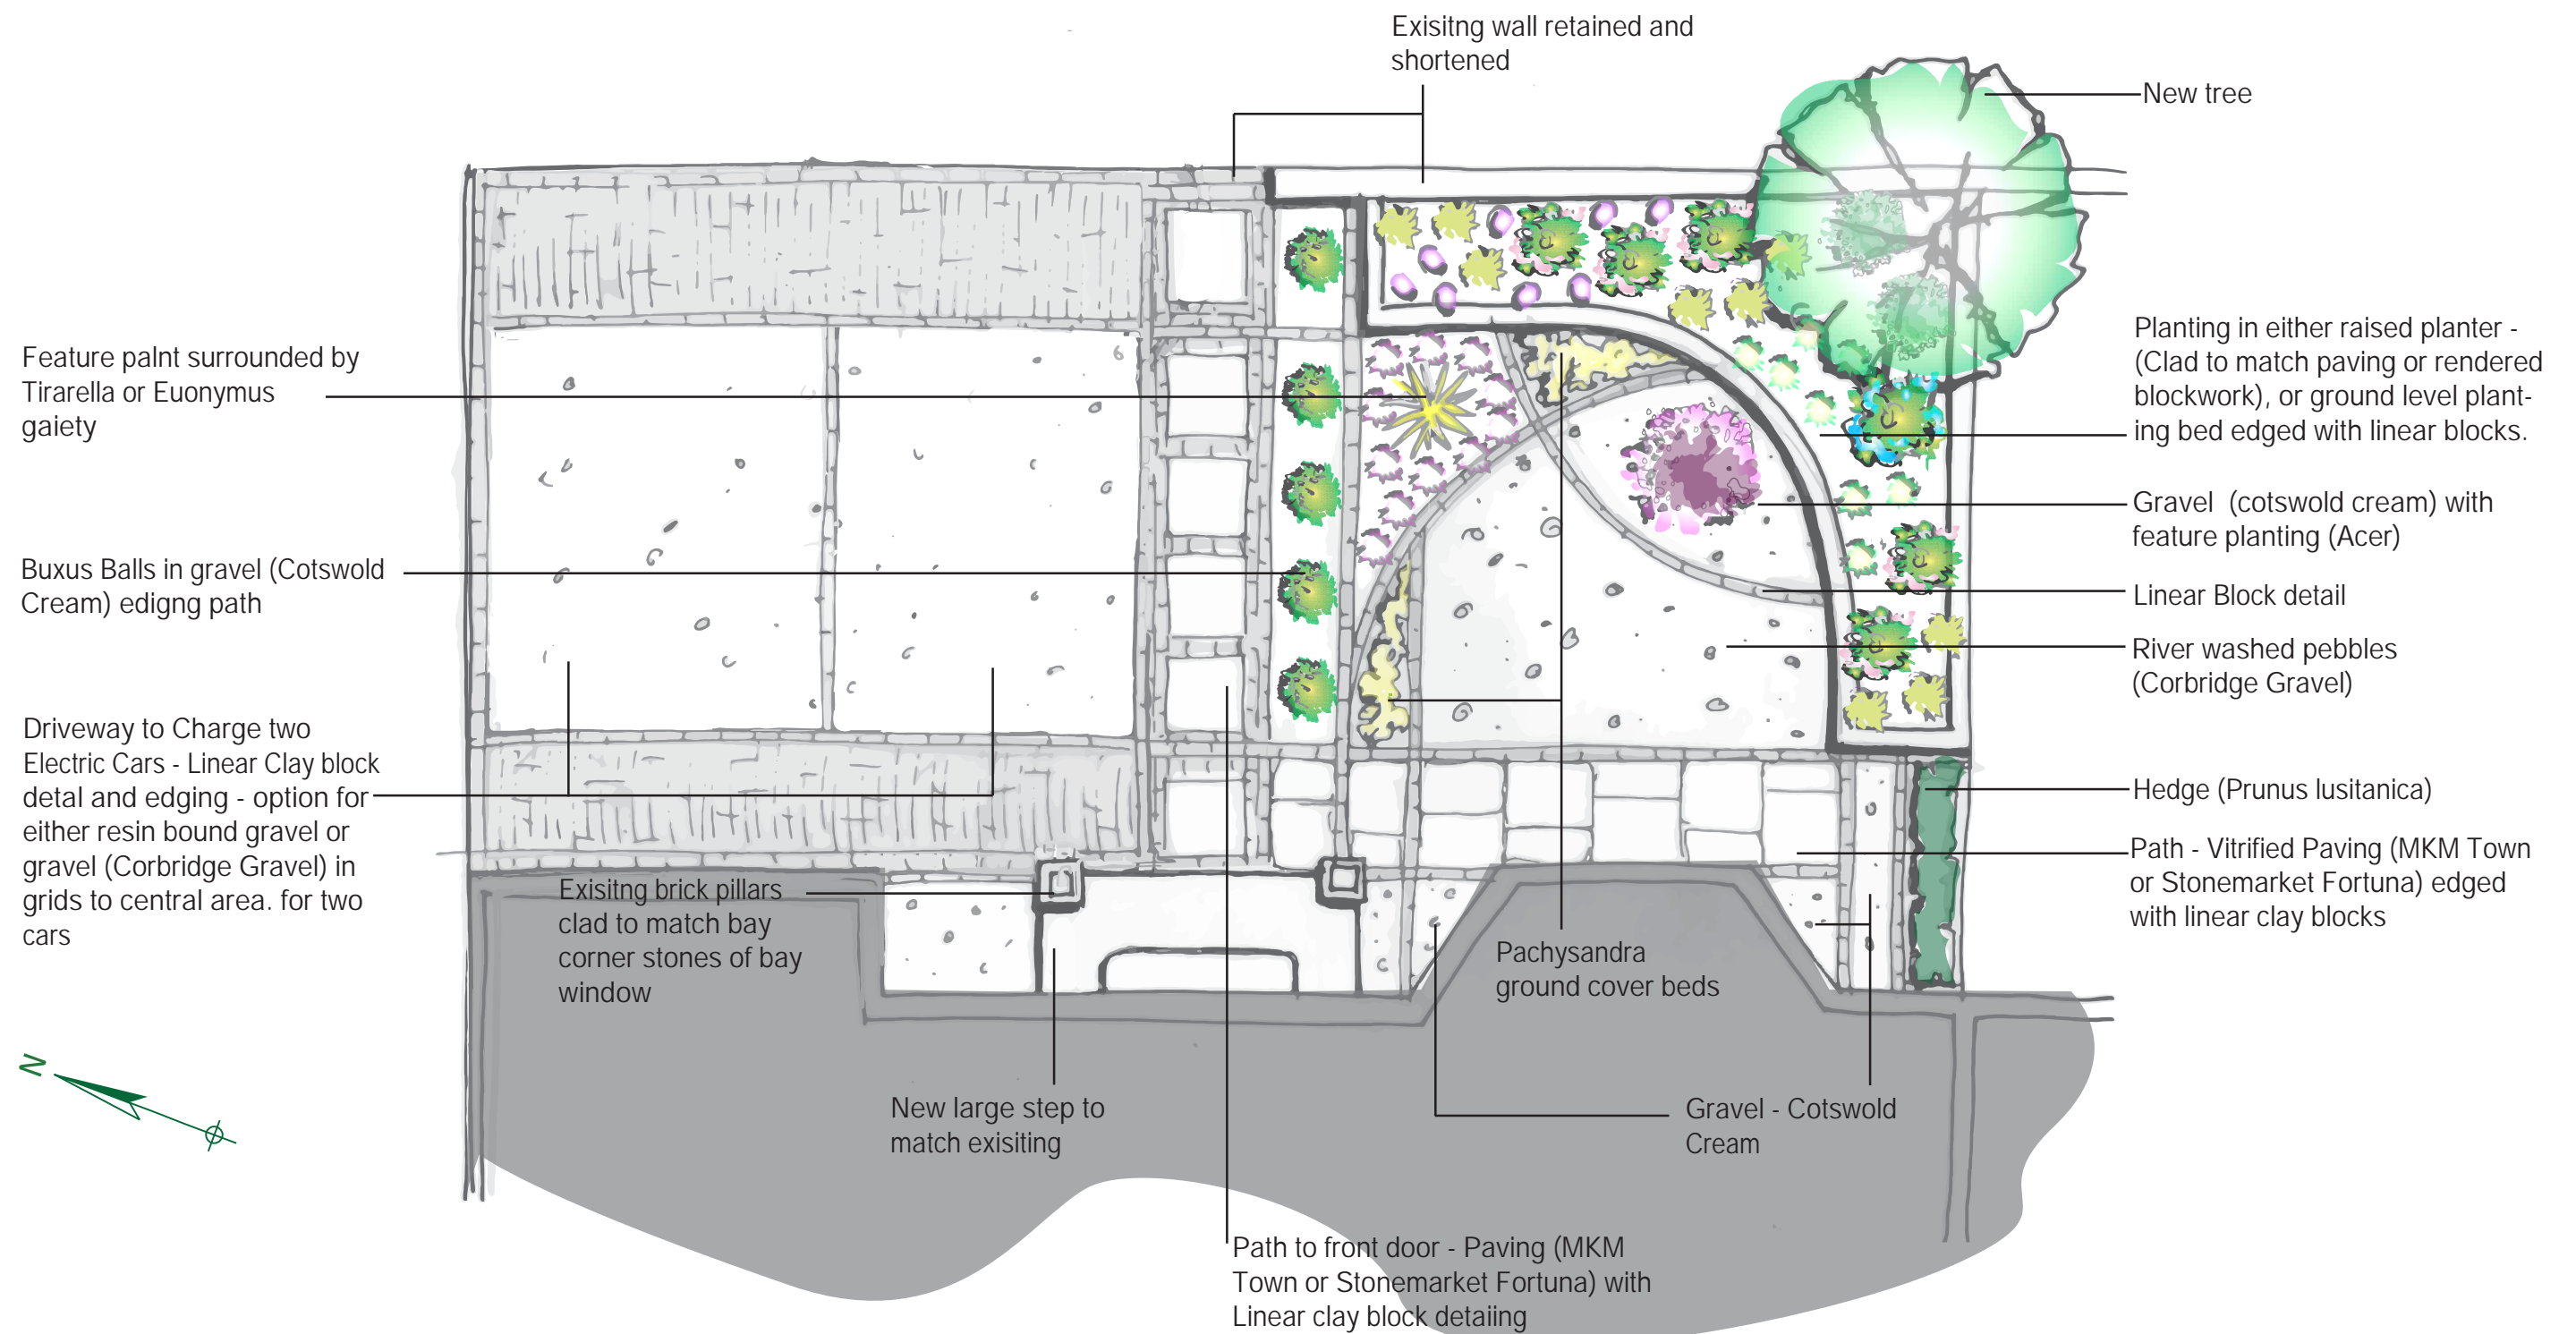

# Queens Road, Monkseaton - Front Garden

## Sketch Design

### Revision 1a

Plan View

TITLE : Sketch Design - Revision 1a  
 REF : EG10551SkD-rev1a  
 SCALE : 1:50 @ A3  
 DATE : August 2023  
 CLIENT NAME : XXXXXXXXXX  
 SITE ADDRESS : 13 Queen's Road,  
 Whitley Bay NE26 3AN